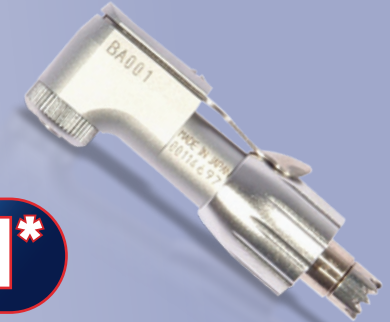

BA001

Latch type contra-angle head for BA101

2+1*

BA001
£47