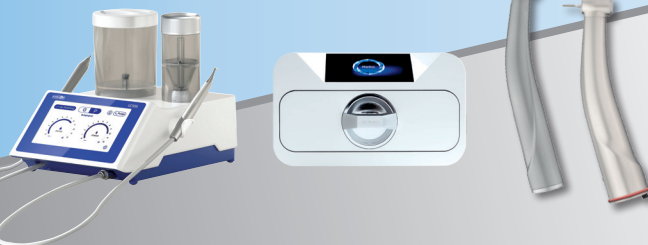

B.A. TOTAL CARE Program

Take advantage of B.A. International's Total Care subscription program for handpiece and small equipment!

A 3-year handpiece/small equipment finance and care maintenance package, custom build just for you!

Simply select the handpiece or small equipment you want...

- ✓ Order a maintenance pack which includes a monthly can of oil for only £10.13/month* (sent on a quarterly basis).
- ✓ Then add your handpieces and/or small equipment.
- ✓ Review your monthly total (minimum monthly spend £40+VAT)
- ✓ Build your package today at bainternational.co.uk

Scan the QR code with your phone to go directly to our web page.

ULTICLEAN 500L

Dental Scaler + Air Polisher
Modern approach for prevention, cleaning and minimally invasive prophylaxis treatment.